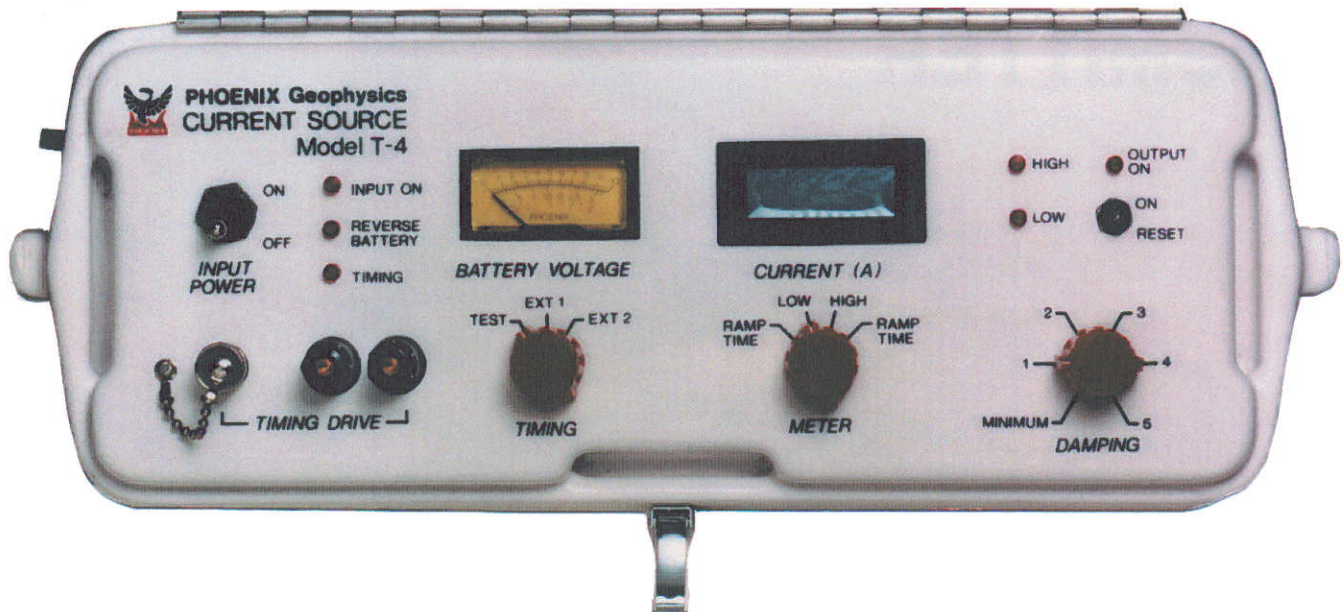

# T-4 Battery Powered TDEM

# T-4 TDEM TRANSMITTER

<b>Dimensions</b>	40 x 16 x 36 cm high
<b>Weight</b>	Approx. 8.0 kg
<b>Environmental</b>	Operating temperature range - 40°C to +50°C
<b>Input Power</b>	Ordinary 12V batteries in series ( 24v to 70v)
<b>Output Current</b>	Max. 40A (MuITEM) ; 5A (FasTEM)
<b>Output Power</b>	Max. 2.8 kW
<b>Duty Cycle</b>	Max. 50% for TDEM
<b>Repetition Rate</b>	External control
<b>Turnoff Waveform</b>	Linear ramp
<b>Turnoff Time (MuITEM Mode)</b> ( 40 Amperes )	250m x 250m Loop    135 microseconds 100m x 100m Loop    55 microseconds 50m x 50m Loop      27 microseconds
<b>(FasTEM Mode)</b> ( 5 Amperes )	40m x 40m Loop      2.7 microseconds
<b>Meters</b>	Input battery voltage 0 - 100v Current meter (digital LCD) 0 - 12A , 0 - 50A
<b>Controls</b>	On/off switch , Timing Mode Selector. Damping selector , Reset Toggle
<b>Indicators</b>	Input ON , Battery polarity, Timing ON , Output HI or LO.