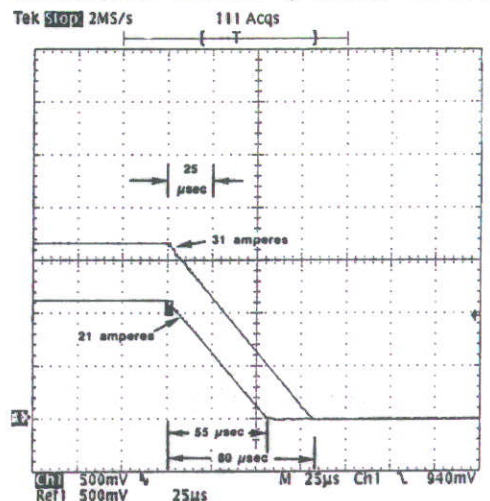

# T-4 TDEM TRANSMITTER

<b>Dimensions</b>	40 x 16 x 36 cm high
<b>Weight</b>	Approx. 8.0 kg
<b>Environmental</b>	Operating temperature range - 40°C to +50°C
<b>Input Power</b>	Ordinary 12V batteries in series ( 24v to 70v)
<b>Output Current</b>	Max. 40A (MuITEM) ; 5A (FasTEM)
<b>Output Power</b>	Max. 2.8 kW
<b>Duty Cycle</b>	Max. 50% for TDEM
<b>Repetition Rate</b>	External control
<b>Turnoff Waveform</b>	Linear ramp
<b>Turnoff Time (MuITEM Mode)</b> ( 40 Amperes )	250m x 250m Loop    135 microseconds 100m x 100m Loop    55 microseconds 50m x 50m Loop      27 microseconds
<b>(FasTEM Mode)</b> ( 5 Amperes )	40m x 40m Loop      2.7 microseconds
<b>Meters</b>	Input battery voltage 0 - 100v Current meter (digital LCD) 0 - 12A , 0 - 50A
<b>Controls</b>	On/off switch , Timing Mode Selector. Damping selector , Reset Toggle
<b>Indicators</b>	Input ON , Battery polarity, Timing ON , Output HI or LO.

E-mail: mail@phoenix-geophysics.com  
<http://www.phoenix-geophysics.com>  
 PRINTED IN CANADA

Measured Turnoff (FasTEM Mode)

Measured Turnoff (MuITEM Mode)  
 into 250m x 250m Loop  
 80 microseconds