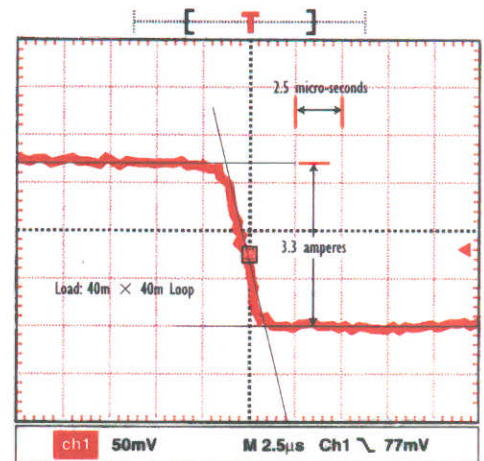

# T-4 TDEM TRANSMITTER

<b>Dimensions</b>	40 x 16 x 36 cm high
<b>Weight</b>	Approx. 8.0 kg
<b>Environmental</b>	Operating temperature range - 40°C to +50°C
<b>Input Power</b>	Ordinary 12V batteries in series ( 24v to 70v)
<b>Output Current</b>	Max. 40A (MuITEM) ; 5A (FasTEM)
<b>Output Power</b>	Max. 2.8 kW
<b>Duty Cycle</b>	Max. 50% for TDEM
<b>Repetition Rate</b>	External control
<b>Turnoff Waveform</b>	Linear ramp
<b>Turnoff Time (MuITEM Mode)</b> ( 40 Amperes )	250m x 250m Loop    135 microseconds 100m x 100m Loop    55 microseconds 50m x 50m Loop      27 microseconds
<b>(FasTEM Mode)</b> ( 5 Amperes )	40m x 40m Loop      2.7 microseconds
<b>Meters</b>	Input battery voltage 0 - 100v Current meter (digital LCD) 0 - 12A , 0 - 50A
<b>Controls</b>	On/off switch , Timing Mode Selector. Damping selector , Reset Toggle
<b>Indicators</b>	Input ON , Battery polarity, Timing ON , Output HI or LO.

E-mail: mail@phoenix-geophysics.com  
<http://www.phoenix-geophysics.com>  
 PRINTED IN CANADA

Measured Turnoff (FasTEM Mode)

Measured Turnoff (MuITEM Mode)  
 into 250m x 250m Loop  
 80 microseconds